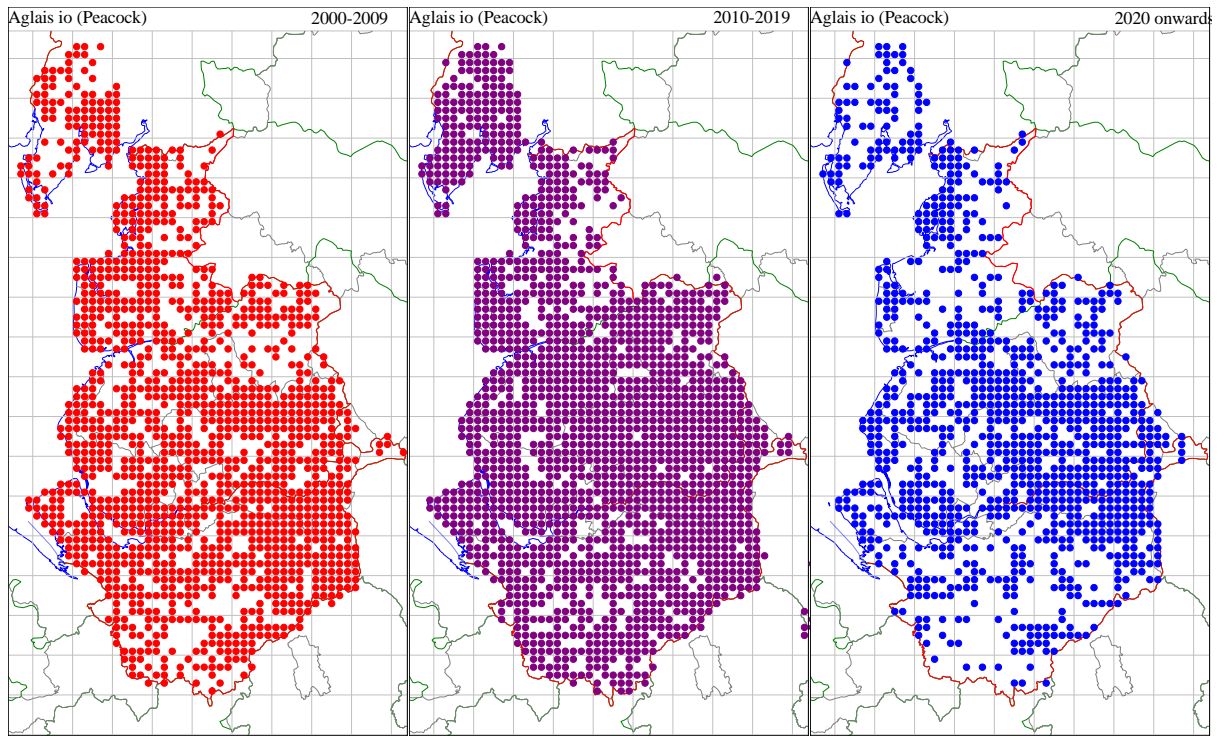

*Limenitis camilla* (WHITE ADMIRAL) (records in 2004 and 2006 only)

*Vanessa atalanta* (RED ADMIRAL)

*Vanessa cardui* (PAINTED LADY)

*Aglais urticae* (SMALL FORTOISESHELL)

*Aglais io* (PEACOCK)