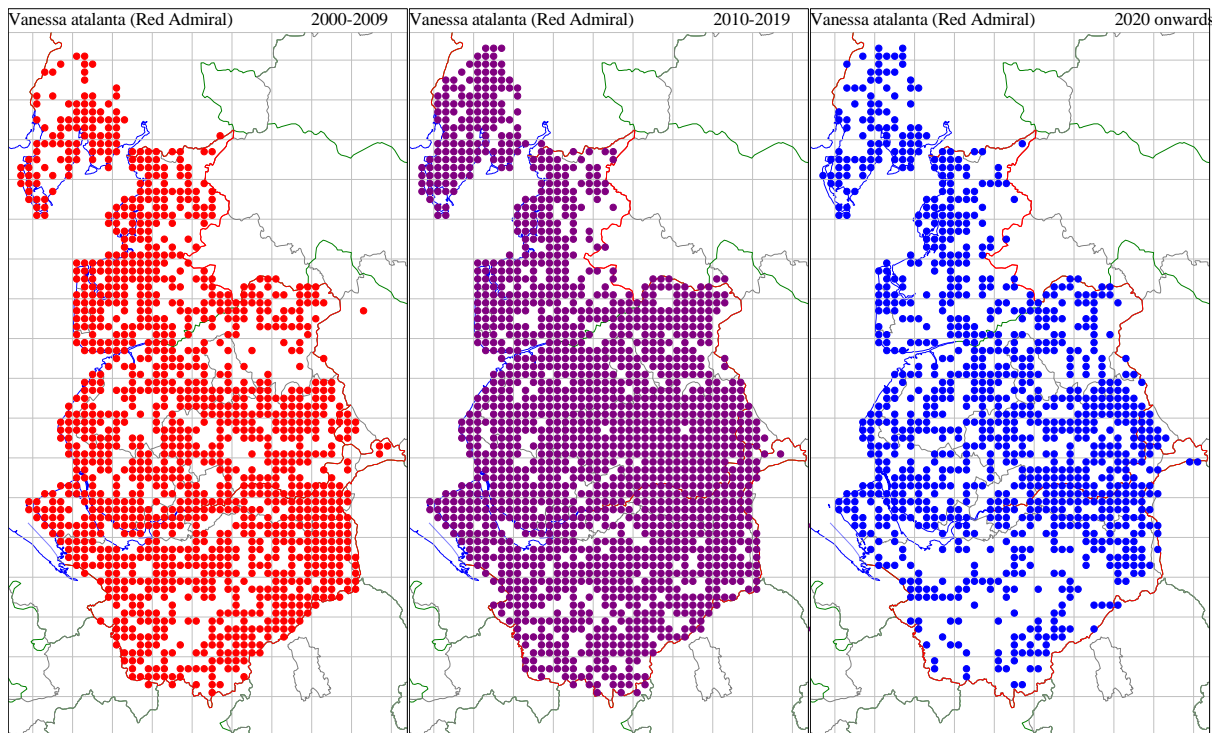

*Limenitis camilla* (WHITE ADMIRAL) (records in 2004 and 2006 only)

*Vanessa atalanta* (RED ADMIRAL)

*Vanessa cardui* (PAINTED LADY)

*Aglais urticae* (SMALL FORTOISESHELL)

*Aglais io* (PEACOCK)