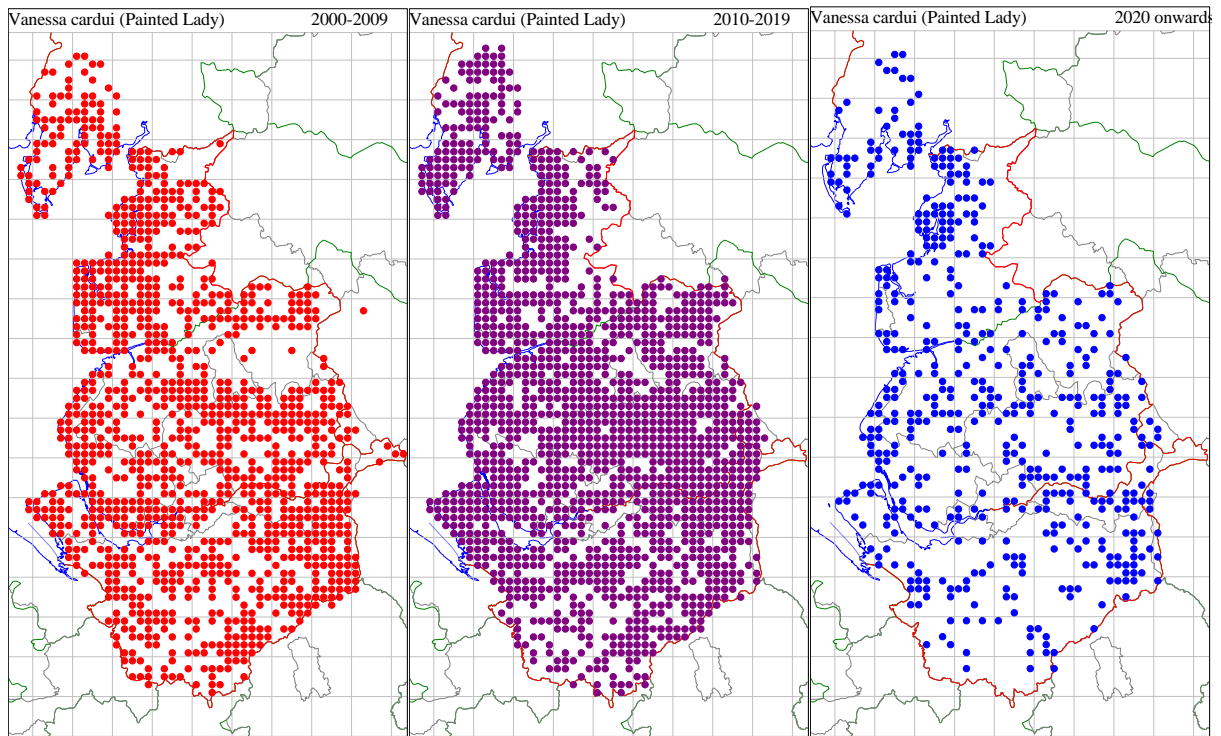

*Limenitis camilla* (WHITE ADMIRAL) (records in 2004 and 2006 only)

*Vanessa atalanta* (RED ADMIRAL)

*Vanessa cardui* (PAINTED LADY)

*Aglais urticae* (SMALL FORTOISESHELL)

*Aglais io* (PEACOCK)