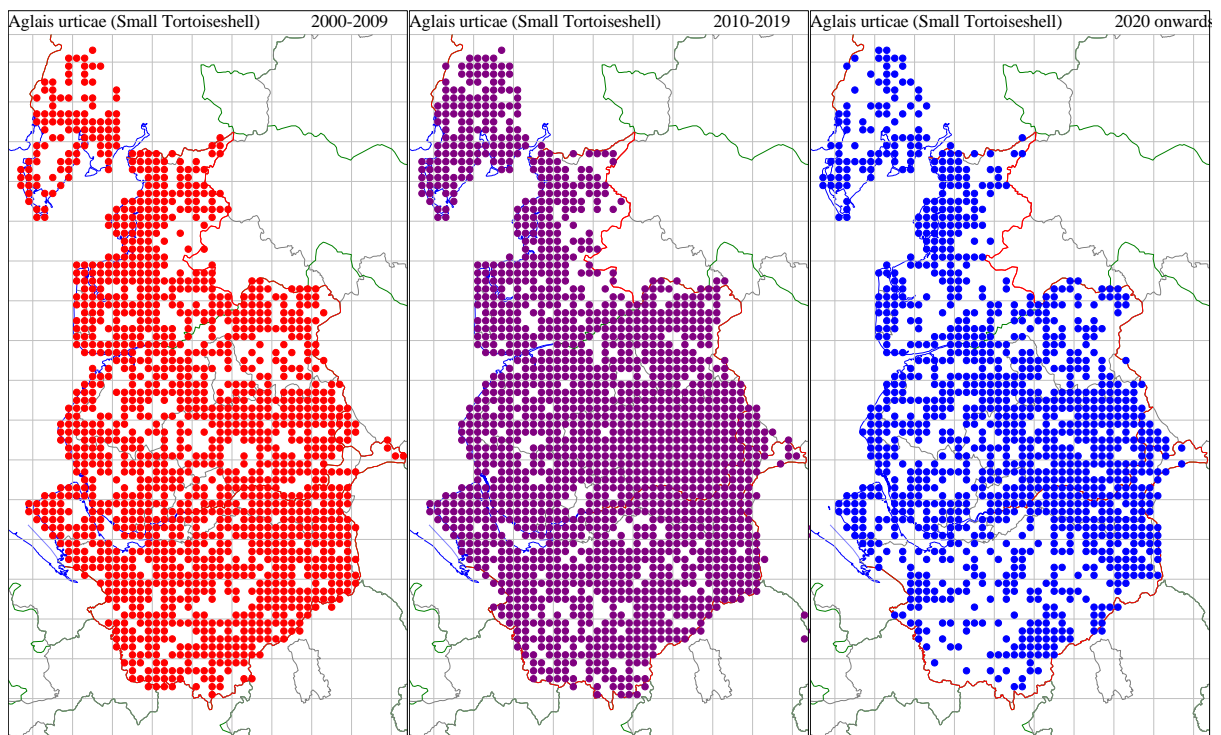

*Limenitis camilla* (WHITE ADMIRAL) (records in 2004 and 2006 only)

*Vanessa atalanta* (RED ADMIRAL)

*Vanessa cardui* (PAINTED LADY)

*Aglais urticae* (SMALL FORTOISESHELL)

*Aglais io* (PEACOCK)