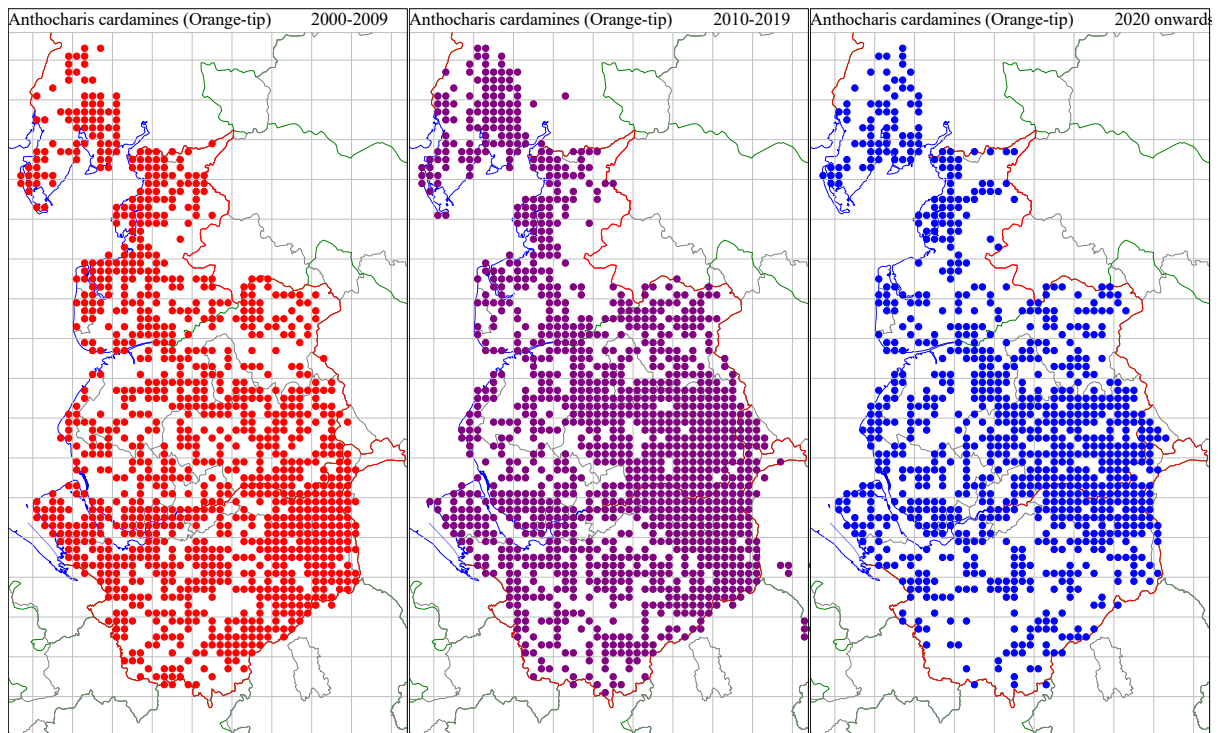

*Colias croceus* (CLOUDED YELLOW)

*Gonepteryx rhamni* (BRIMSTONE)

*Pieris brassicae* (LARGE WHITE) (believed over-recorded, *P. rapae* often misidentified as this species)

*Pieris rapae* (SMALL WHITE)

*Pieris napi* (GREEN-VEINED WHITE)

*Anthocharis cardamines* (ORANGE-TIP)