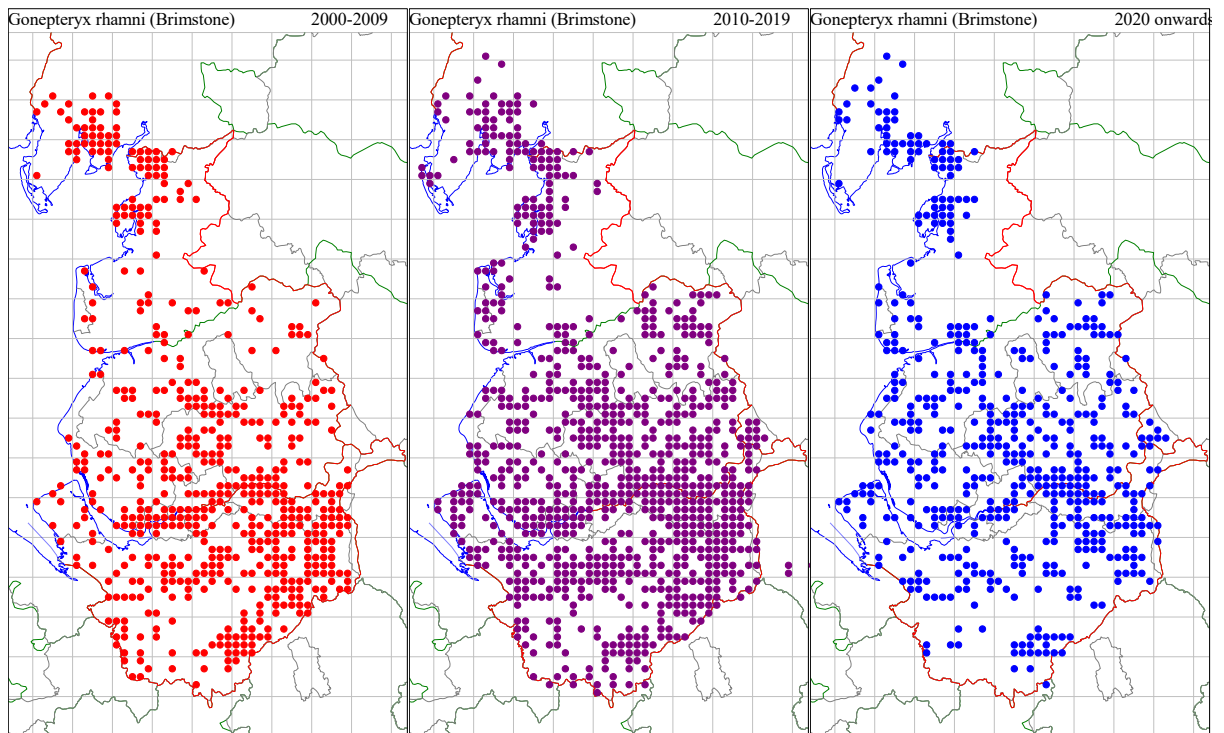

*Colias croceus* (CLOUDED YELLOW)

*Gonepteryx rhamni* (BRIMSTONE)

*Pieris brassicae* (LARGE WHITE) (believed over-recorded, *P. rapae* often misidentified as this species)

*Pieris rapae* (SMALL WHITE)

*Pieris napi* (GREEN-VEINED WHITE)

*Anthocharis cardamines* (ORANGE-TIP)