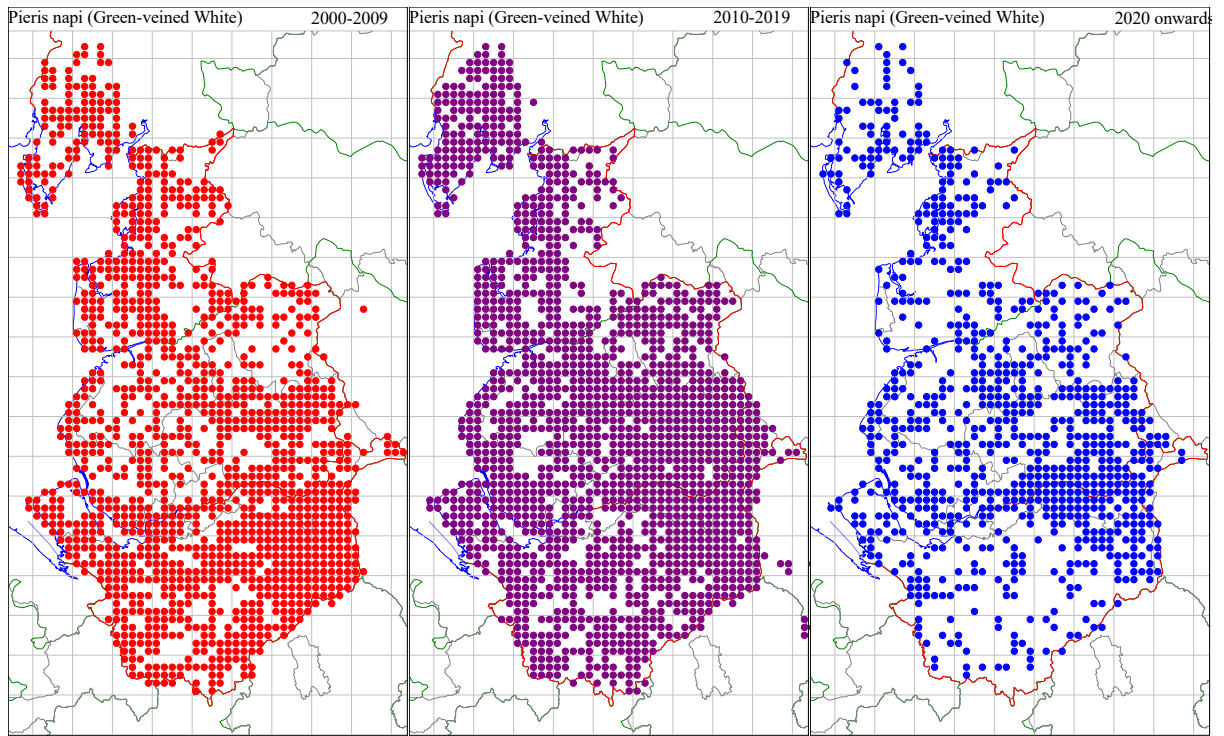

*Colias croceus* (CLOUDED YELLOW)

*Gonepteryx rhamni* (BRIMSTONE)

*Pieris brassicae* (LARGE WHITE) (believed over-recorded, *P. rapae* often misidentified as this species)

*Pieris rapae* (SMALL WHITE)

*Pieris napi* (GREEN-VEINED WHITE)

*Anthocharis cardamines* (ORANGE-TIP)