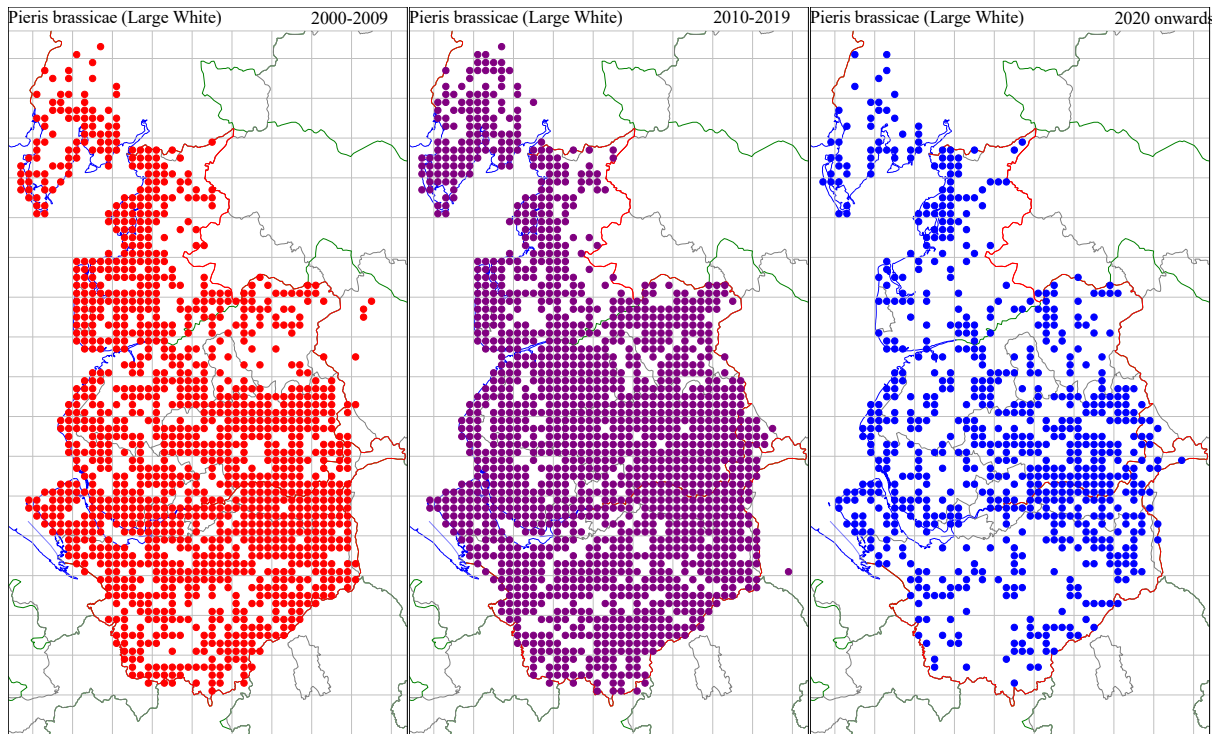

*Colias croceus* (CLOUDED YELLOW)

*Gonepteryx rhamni* (BRIMSTONE)

*Pieris brassicae* (LARGE WHITE) (believed over-recorded, *P. rapae* often misidentified as this species)

*Pieris rapae* (SMALL WHITE)

*Pieris napi* (GREEN-VEINED WHITE)

*Anthocharis cardamines* (ORANGE-TIP)