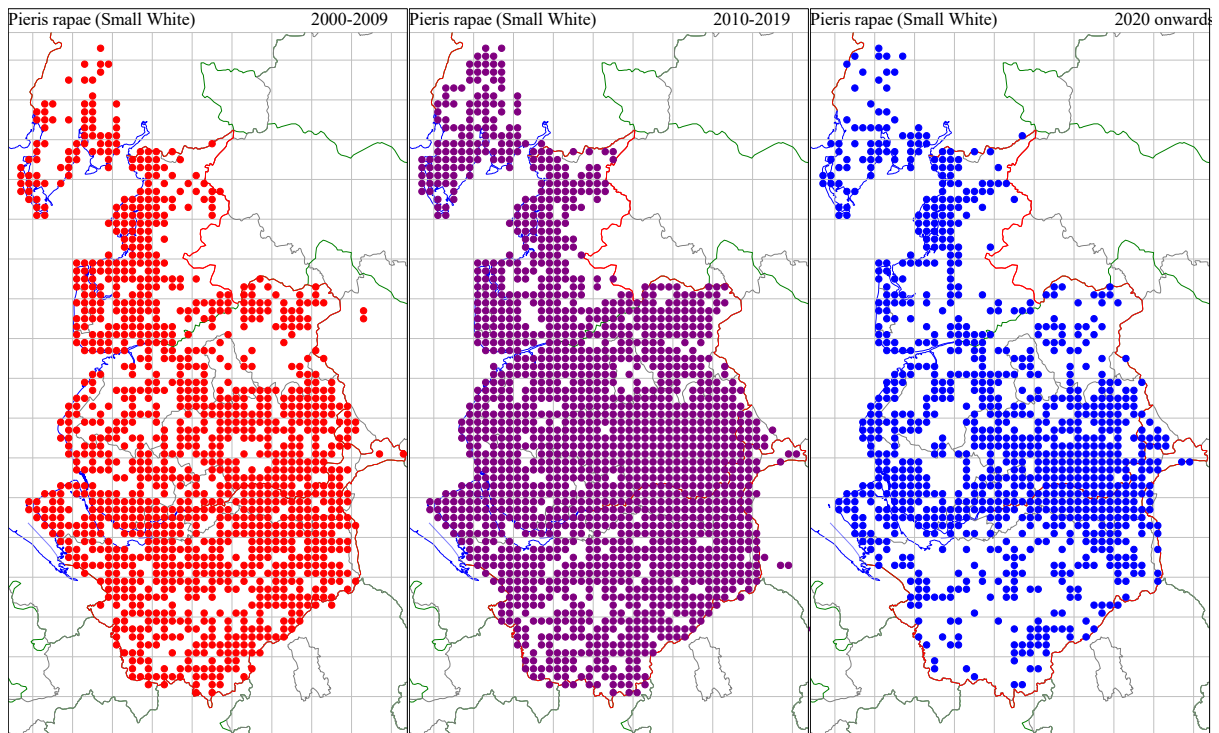

*Colias croceus* (CLOUDED YELLOW)

*Gonepteryx rhamni* (BRIMSTONE)

*Pieris brassicae* (LARGE WHITE) (believed over-recorded, *P. rapae* often misidentified as this species)

*Pieris rapae* (SMALL WHITE)

*Pieris napi* (GREEN-VEINED WHITE)

*Anthocharis cardamines* (ORANGE-TIP)