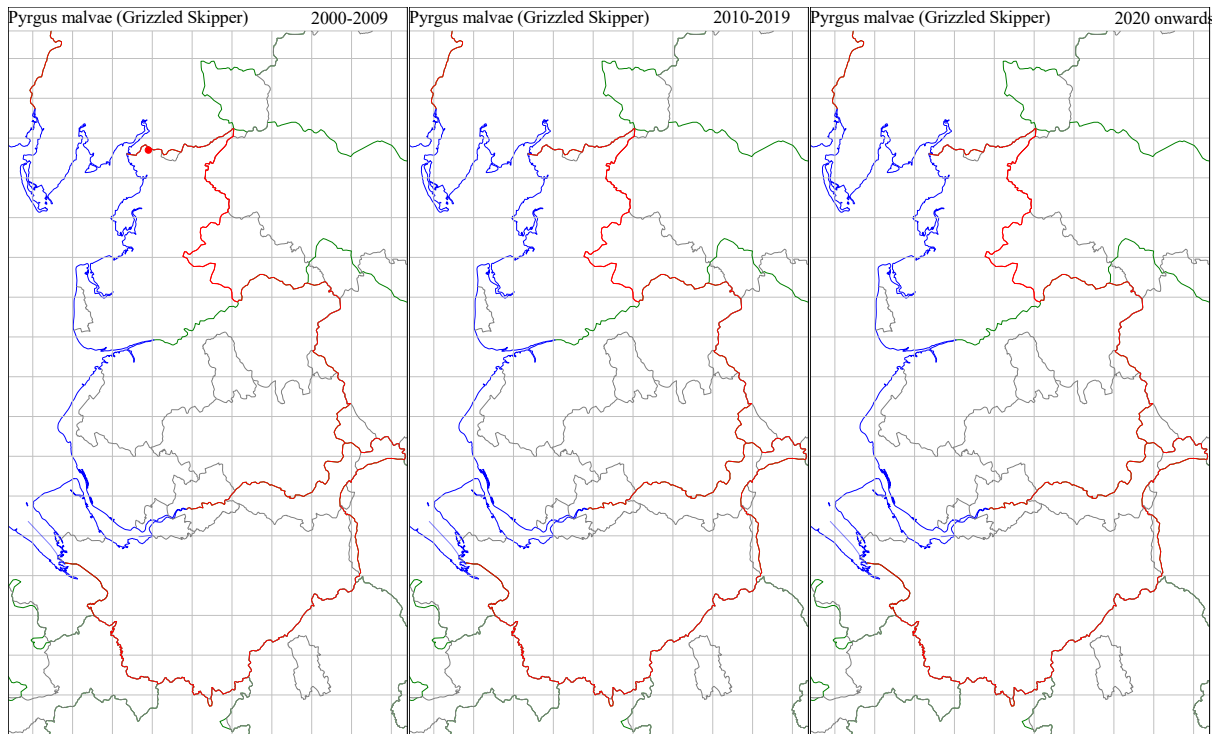

*Thymelicus sylvestris* (SMALL SKIPPER)

*Thymelicus lineola* (ESSEX SKIPPER)

*Ochlodes sylvanus* (LARGE SKIPPER)

*Erynnis tages* (DINGY SKIPPER)

*Pyrgus malvae* (GRIZZLED SKIPPER) (no records since 2002, presumed extinct)

*Papilio machaon* (SWALLOWTAIL) (one record in each of 2000, 2004 and 2013)