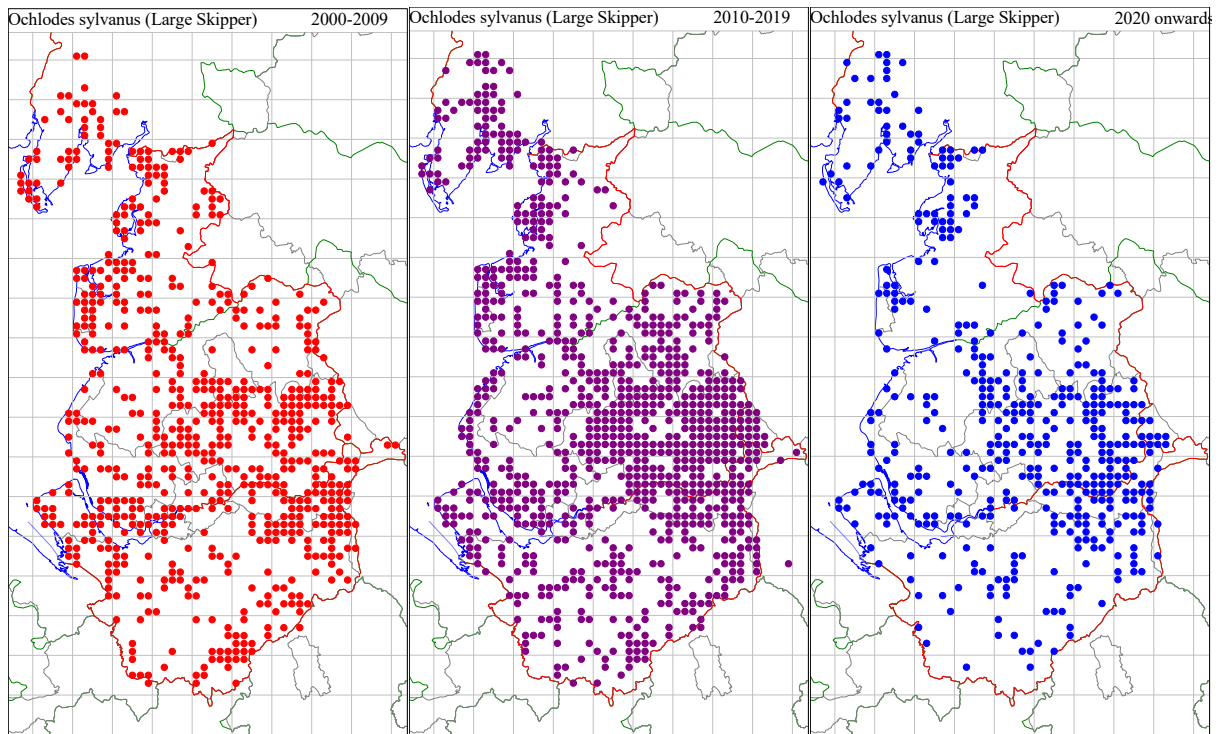

*Thymelicus sylvestris* (SMALL SKIPPER)

*Thymelicus lineola* (ESSEX SKIPPER)

*Ochlodes sylvanus* (LARGE SKIPPER)

*Erynnis tages* (DINGY SKIPPER)

*Pyrgus malvae* (GRIZZLED SKIPPER) (no records since 2002, presumed extinct)

*Papilio machaon* (SWALLOWTAIL) (one record in each of 2000, 2004 and 2013)