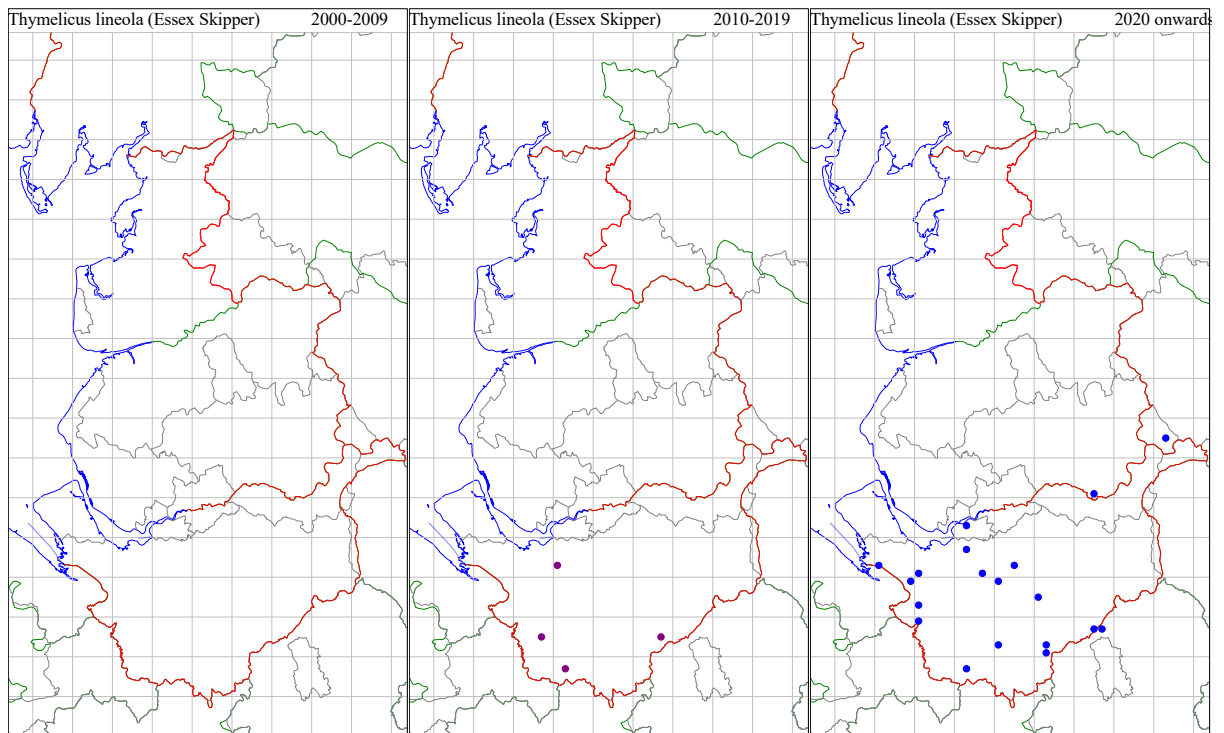

*Thymelicus sylvestris* (SMALL SKIPPER)

*Thymelicus lineola* (ESSEX SKIPPER)

*Ochlodes sylvanus* (LARGE SKIPPER)

*Erynnis tages* (DINGY SKIPPER)

*Pyrgus malvae* (GRIZZLED SKIPPER) (no records since 2002, presumed extinct)

*Papilio machaon* (SWALLOWTAIL) (one record in each of 2000, 2004 and 2013)