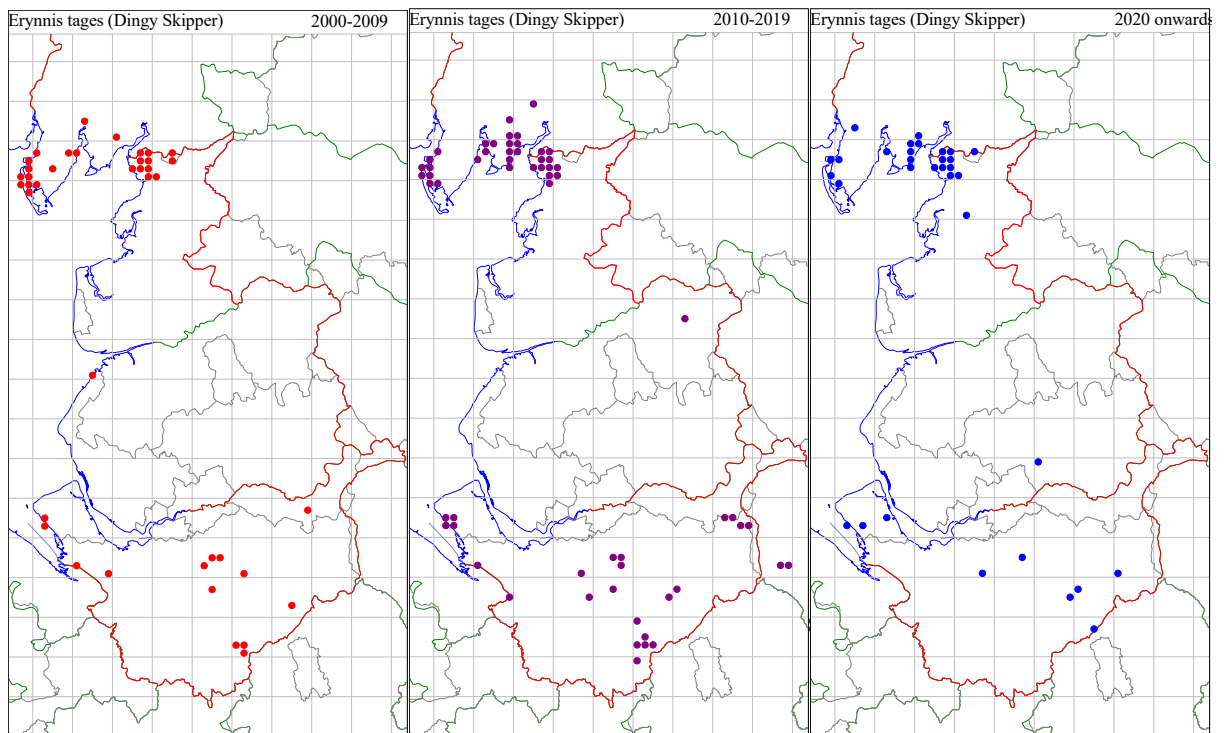

*Thymelicus sylvestris* (SMALL SKIPPER)

*Thymelicus lineola* (ESSEX SKIPPER)

*Ochlodes sylvanus* (LARGE SKIPPER)

*Erynnis tages* (DINGY SKIPPER)

*Pyrgus malvae* (GRIZZLED SKIPPER) (no records since 2002, presumed extinct)

*Papilio machaon* (SWALLOWTAIL) (one record in each of 2000, 2004 and 2013)